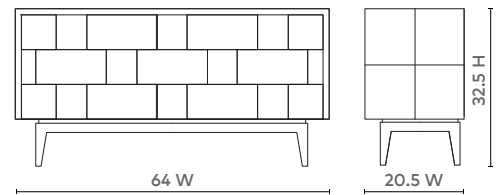

WAVE EXTRA LARGE 7-DRAWER, MIRROR

WAV-250-79

- 64w x 20.5d x 32.5h
- Mirror on Wood
- Walnut Veneers
- Integrate Drawer Pull
- Painted Drawer Interiors
- Full Extension Glides

MIRROR

BUNGALOW
201.405.1800 | BUNGALOW5.COM