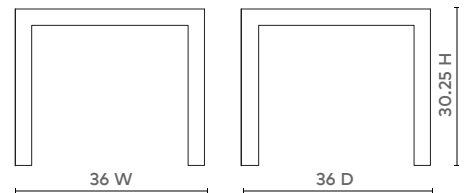

VALENTINA GAME TABLE, SLATE GRAY

VAL-330-6146-TB

- 36w x 36d x 30.25h
- Marled Grasscloth
- Clear Glass Top

SLATE
GRAY

WHITE

NATURAL