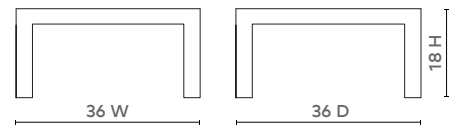

VALENTINA COFFEE TABLE, SLATE GRAY

VAL-300-6146-TB

- 36w x 36d x 18h
- Marled Grasscloth
- Clear Glass Top

SLATE
GRAY

NATURAL