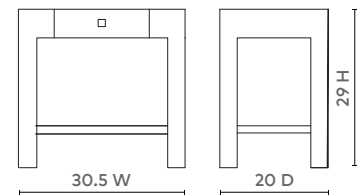

VALENTINA I-DRAWER SIDE TABLE, SLATE GRAY

VAL-IIO-6146-TB

- 30.5w x 20d x 29h
- Marled Grasscloth
- Nickel Finish Square Pull
- Stained Drawer Interior
- Soft Closing Glides
- 1 Fixed Shelf
- Clear Glass Top