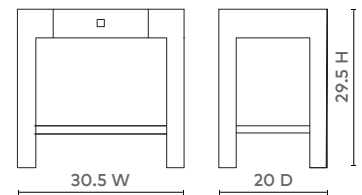

VALENTINA I-DRAWER SIDE TABLE, NATURAL

VAL-IIO-614-TB

- 30.5w x 20d x 29.5h
- Lacquered Papyrus
- Nickel Finish Square Pull
- Stained Drawer Interior
- Soft Closing Glides
- 1 Fixed Shelf
- Clear Glass Top

NATURAL

SLATE
GRAY

WHITE

BUNGALOW
201.405.1800 | BUNGALOW5.COM