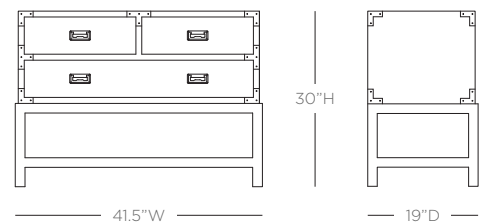

Tansu Console Table, Gloss White

TSU-400-39-TB

41.5w x 19d x 30h

Pigmented Lacquered Wood and Veneers

Brass Handle and Gold Accents

Stained Drawer Interiors

Full Extension Glides

4 Fixed Shelf