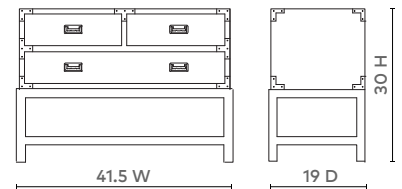

TANSU CONSOLE TABLE, NAVY BLUE

TSU-400-38-TB

- 41.5w x 19d x 30h
- High Gloss Lacquered Wood
- Brass Handle and Gold Accents
- Stained Drawer Interiors
- Full Extension Glides
- 3 Fixed Shelf

NAVY BLUE WHITE