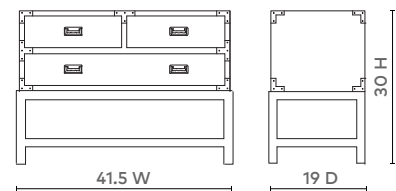

TANSU CONSOLE TABLE, GRAY

TSU-400-36-TB

- 41.5w x 19d x 30h
- High Gloss Lacquered Wood
- Brass Handle and Gold Accents
- Stained Drawer Interiors
- Full Extension Glides
- 2 Fixed Shelf

GRAY

WHITE

NAVY BLUE