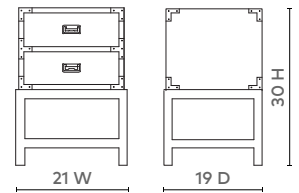

TANSU 2-DRAWER SIDE TABLE, NAVY BLUE

TSU-120-38

- 21w x 19d x 30h
- High Gloss Lacquered Wood
- Brass Handle and Gold Accents
- Stained Drawer Interiors
- Full Extension Glides
- 1 Fixed Shelf

NAVY BLUE WHITE