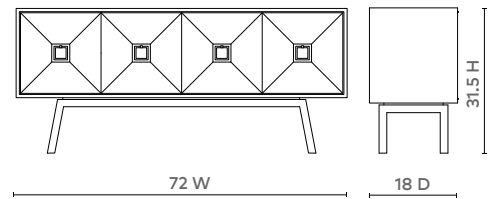

TIMOTHY 4-DOOR CABINET, WHITE

TMO-450-699

- 72w x 18d x 31.5h
- Lacquered Blanched Goat Hide Parchment
- Lacquered Wood
- Stained Interior with European Hinges
- 1 Adjustable Shelf
- Bronze Finished Accents
- Custom Bronze Pull