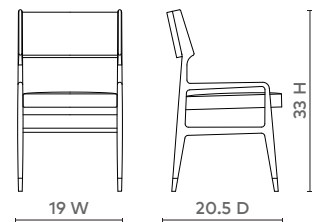

TAMARA ARMCHAIR, BLACK

TAM-555-OI

- 19w x 20.5d x 33h
- Solid Mahogany with Black Lacquer Finish
- Polished Brass Sabots
- Linen Seat Cushion & Back (Photo is for reference only, actual color can vary widely from lot to lot)

BLACK

WHITE