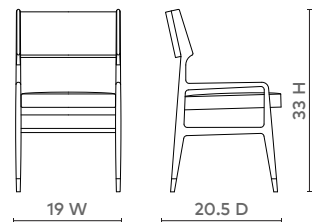

TAMARA SIDE CHAIR, WHITE

TAM-550-O9

- 19w x 20.5d x 33h
- Solid Mahogany with White Lacquer Finish
- Linen Seat Cushion & Back (Photo is for reference only, actual color can vary widely from lot to lot)
- Polished Brass Sabots

WHITE