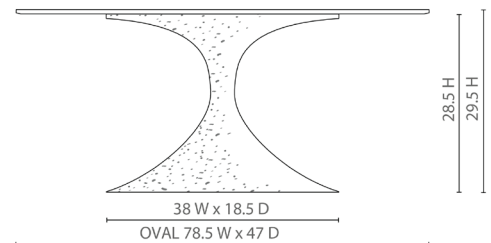

STOCKHOLM SMALL OVAL DINING TABLE BASE, BRASS

**STO-378-808-B**

- 38w X 18.5d X 28.5h
- Brass Finished Metal
- Top Table Attach Bracket: 39.5Wx25.5D
- Base can hold up to 250 lbs.
- Coordinates with all STO-378 Table Tops