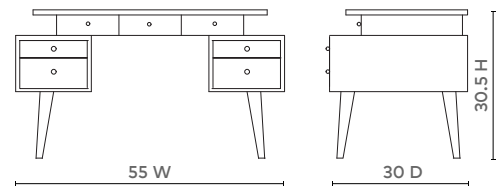

SERENA DESK, NATURAL

SRN-350-99

- 55w x 30d x 30.5h
- Cersed Oak and Linen
- Bronze Finish Pull
- Stained Drawer Interiors
- Full Extension Glides

NATURAL BLACK MIRROR

BUNGALOW
201.405.1800 | BUNGALOW5.COM