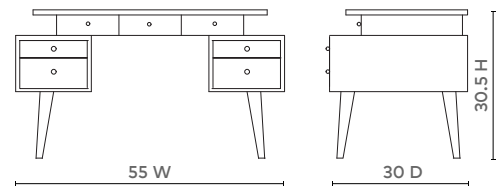

SERENA MIRRORED DESK, MIRROR

SRN-350-79

- 55w x 30d x 30.5h
- Mirror on Wood
- Chrome Finish Ball Pull
- Painted Drawer Interiors
- Full Extension Glides
- Polished Stainless Steel Legs

MIRROR

BLACK

NATURAL