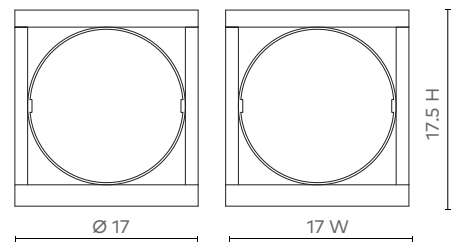

STEPHAN SIDE TABLE, NICKEL

SPN-100-807

- 17dia x 17.5h
- Nickel Finish
- Removable Glass Top

NICKEL

ANTIQUE
BRASS

BUNGALOW
201.405.1800 | BUNGALOW5.COM