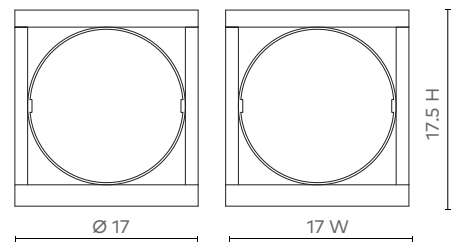

STEPHAN SIDE TABLE, ANTIQUE BRASS

SPN-100-803

- 17dia x 17.5h
- Antique Brass Finish
- Removable Glass Top

ANTIQU
BRASS

NICKEL