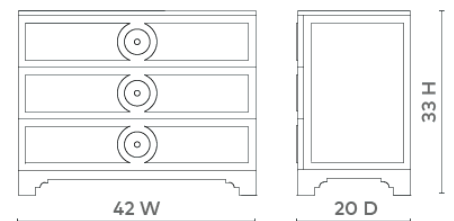

Savoy Medium 3-Drawer, White Pearl

SAV-225-09

42w x 20d x 33h

Pigmented Lacquered Wood and Veneers

Glass Ball Pulls

Stained Drawer Interiors

Soft Closing Glides

SCAN IT FOR MORE