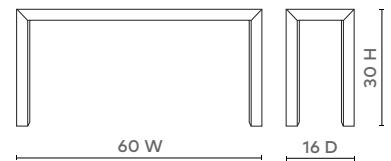

PARSONS LARGE CONSOLE, NAVY BLUE

PSN-410-58

- 60w x 16d x 30h
- Lacquered Grasscloth

NAVY BLUE

WHITE

NATURAL

**BUNGALOW**  
201.405.1800 | BUNGALOW5.COM