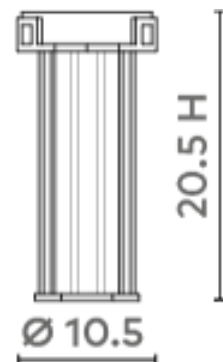

### PRS-102-808

10.5dia x 20.5h

Clear Lacquered Metal with Gold Leaf Finish & Hand-Cast Slab Glass

Each glass top displays unique variations, the hallmark of an artisanal piece

SCAN IT FOR MORE

VILLA & HOUSE  
www.VandH.com