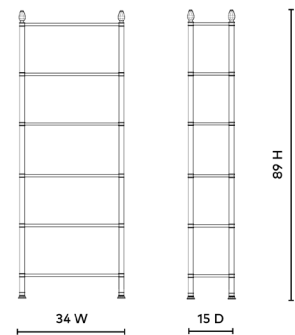

PIERCE ETAGERE, BRONZE AND BRASS

PRC-475-803

- 34w x 15d x 89h
- Bronze with Polished Brass Details
- Clear Glass Tempered Shelves

BRONZE
& BRASS

BRONZE
& NICKEL