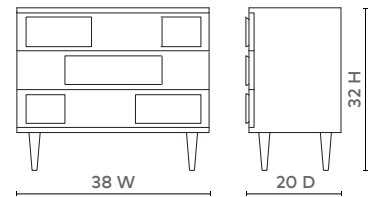

PONTI MEDIUM 3-DRAWER, NATURAL

PNI-200-99

- 38w x 20d x 32h
- Cerved Oak and Linen
- Integrated Drawer Pull
- Stained Drawer Interiors
- Soft Closing Glides

NATURAL

BLACK

**BUNGALOW**  
201.405.1800 | BUNGALOW5.COM