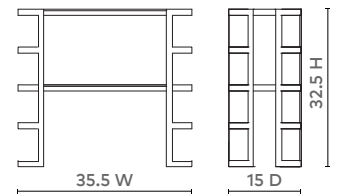

PLANO CONSOLE - CHAMPAGNE BRONZE

PLN-400-814-TB

- 35.5w x 15d x 32.5h
- Textured Bronze Finished Iron
- Clear Glass Top

CHAMPAGNE  
BRONZE