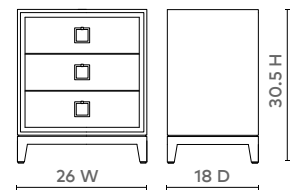

PHILLIPS 3-DRAWER SIDE TABLE, WHITE

PHI-I3O-97

- 26w x 18d x 30.5h
- Lacquered Blanched Parchment
- Lacquered Wood
- Square Bronze Pulls
- Stained Interior
- Soft Closing Glides

WHITE