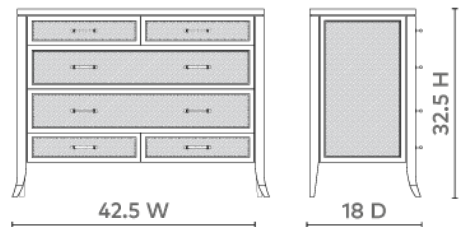

PAULINA LARGE 6-DRAWER, GRAY

PAU-225-97

- 42.5w x 18d x 32.5h
- Light Gray Cersed Oak
- Lacquered Woven Jute Panels
- Oak Veneer Drawer Interior With Full Extension Glides
- Custom Cast Nickel Pulls
- Nickel Accents