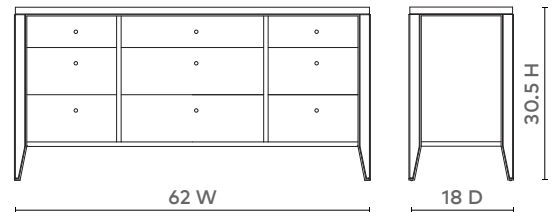

PAOLA EXTRA LARGE 9-DRAWER, GRAY

PAO-250-97

- 62w x 18d x 30.5h
- Light Gray Cerused Oak
- Bronze Pulls
- Oak Veneer Drawer Interior
- Soft Closing Glides

LIGHT GRAY
CERUSED
OAK

BLEACHED
CERUSED
OAK