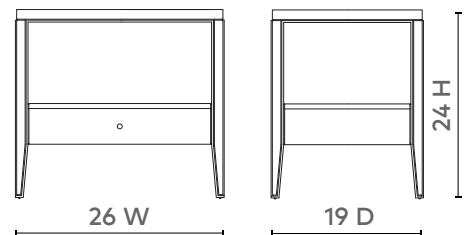

PAOLA I-DRAWER SIDE TABLE, GRAY

PAO-IIO-97

- 26w x 19d x 24h
- Light Gray Cerused Oak
- Bronze Pull
- Oak Veneer Drawer Interior
- Soft Closing Glides
- 1 Fixed Shelf

LIGHT GRAY
CERUSED
OAK

BLEACHED
CERUSED
OAK