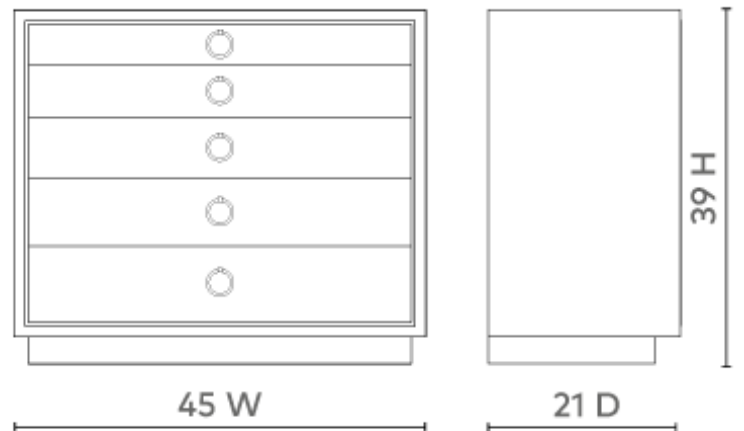

### PAK-225-6208

45w x 21d x 39h  
Clear Lacquered Silky Grasscloth  
Satin Bronze Finish Accents  
Stained Drawer Interior  
Soft Closing Glides

SCAN IT FOR MORE

VILLA & HOUSE  
[www.VandH.com](http://www.VandH.com)