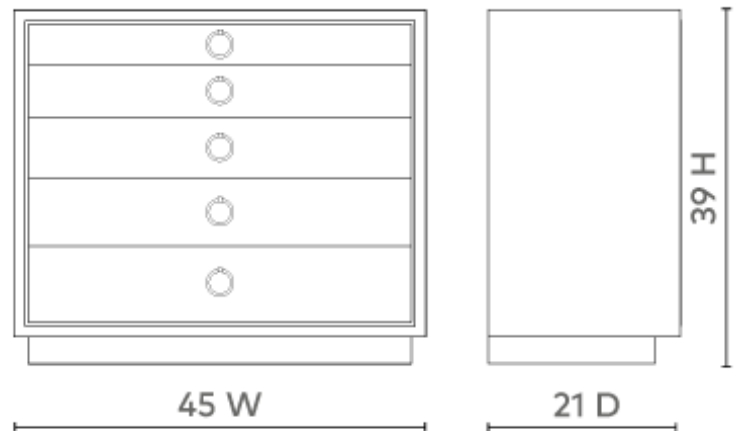

Parker Large 5-Drawer, Silver Shimmer

PAK-225-6204

45w x 21d x 39h
Clear Lacquered Silky Grasscloth
Satin Bronze Finish Accents
Stained Drawer Interior
Soft Closing Glides

SCAN IT FOR MORE

VILLA & HOUSE
www.VandH.com