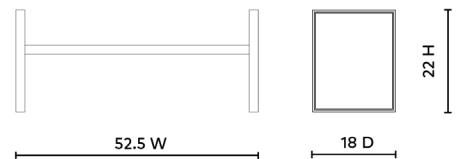

ODEON LARGE BENCH/COFFEE TABLE, ANTIQUE BRASS

ODE-590-803

- 52.5w x 18d x 22h
- Antique Brass Cladding
- Blackened Bronze Details

ANTIQU
BRASS