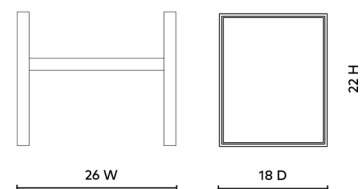

ODEON BENCH/SIDE TABLE, ANTIQUE BRASS

ODE-520-803

- 26w x 18d x 22h
- Antique Brass Cladding
- Blackened Bronze Details

ANTIQU
BRASS