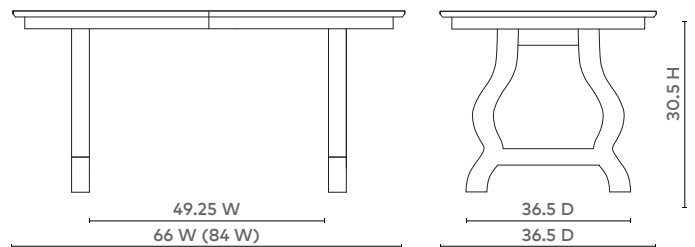

NORWALK DINING TABLE - LIGHT GRAY

NWK-375-96

- 84w x 36.5d x 30.5h
- Lacquered Cape Lilac Mahogany and Veneers
- Removable Leaf

LIGHT GRAY

WHITE