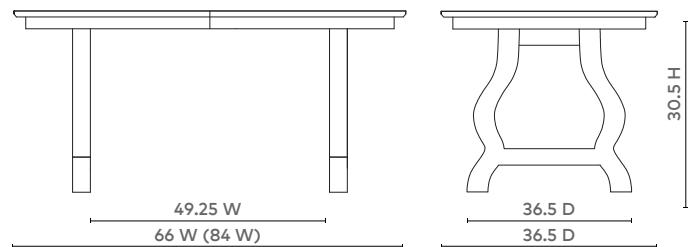

NORWALK DINING TABLE - WHITE

NWK-375-90

- 84w x 36.5d x 30.5h
- Lacquered Cape Lilac Mahogany and Veneers
- Removable Leaf

WHITE

LIGHT
GRAY