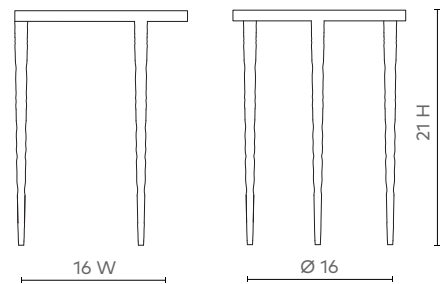

NORA SIDE TABLE, ANTIQUE BRASS

NRA-100-803

- 16dia x 21h
- Antique Brass Finish Base
- Removable Quartz Top

ANTIQUÉ  
BRASS