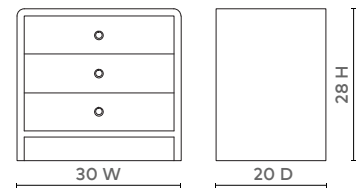

NIAGARA 3-DRAWER SIDE TABLE - GRAY

NIA-I3O-997

- 30w x 20d x 28h
- Cersed Oak and Veneers
- Nickel Finish Ring Pull
- Stained Drawer Interiors
- Full Extension Glides

GRAY