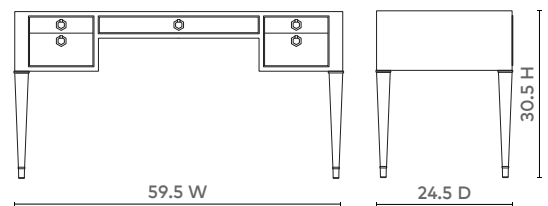

MORRIS DESK, BLANCHED OAK

MRS-350-22-804

- 59.5w x 24.5d x 30.5h
- Straight-Grain Blanched Oak
- Champagne Finish Accents
- Custom Pull Option
- Stained Drawer Interior With Soft Closing Glides

BLANCHED  
OAK AND  
CHAMPAGNE