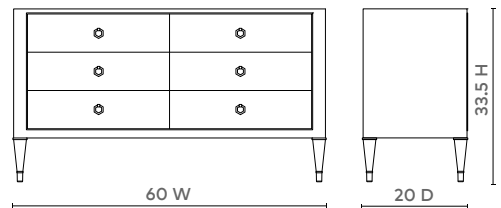

MORRIS EXTRA LARGE 6-DRAWER, TAUPE GRAY

MRS-250-26

- 60w x 20d x 33.5h
- Straight-Grain Veneer
- Champagne Finish Accents
- Custom Pull Option
- Stained Drawer Interior With Soft Closing Glides

TAUPE GRAY    BLANCHÉ OAK