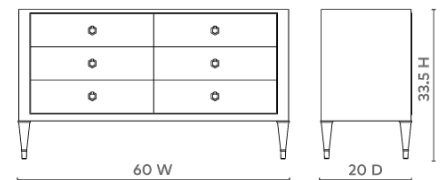

Morris Extra Large 6-Drawer, Taupe Gray and Nickel

MRS-250-26-807

60w x 20d x 33.5h

Clear Lacquered Wood and Veneers with Taupe Gray and Nickel Finish Accents

Stained Drawer Interior

Soft Closing Glides

SCAN IT FOR MORE