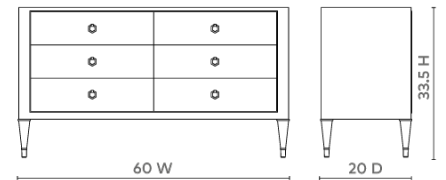

### MRS-250-22-807

60w x 20d x 33.5h

Clear Lacquered Wood and Veneers with Blanched Oak and

Nickel Finish Accents

Stained Drawer Interior

Soft Closing Glides

SCAN IT FOR MORE

VILLA & HOUSE  
www.VandH.com