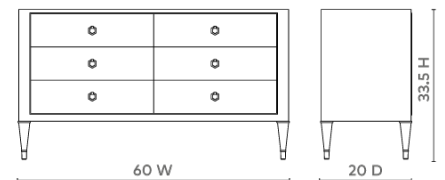

Morris Extra Large 6-Drawer, Blanched Oak and Champagne

MRS-250-22-804

60w x 20d x 33.5h

Clear Lacquered Wood and Veneers

Champagne Finish Accents

Stained Drawer Interior

Soft Closing Glides

SCAN IT FOR MORE