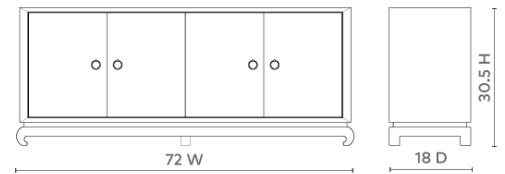

MEREDITH EXTRA LARGE 4-DOOR CABINET, RED

MRD-460-65

- 72w x 18d x 30.5h
- Lacquered Grasscloth
- Stained Interior with European Hinges
- 4 Adjustable Shelves
- Gold Finish Ring Pull
- Cabinet includes back-panel openings to conceal and organize cables