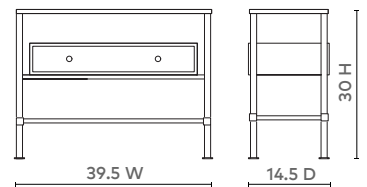

MARCEL I-DRAWER CONSOLE TABLE - GOLD

MRC-400-404

- 39.5w x 14.5d x 30h
- Gold Leafed Metal and Leather
- Brass Finish Ball Pull
- Stained Drawer Interior
- Full Extension Glides
- 2 Fixed Shelves

GOLD

WHITE