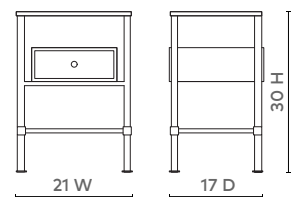

MARCEL I-DRAWER SIDE TABLE, WHITE

MRC-110-09

- 21w x 17d x 30h
- White Lacquer with Antique Gold Finish
- Oak Veneer Interior with Soft Closing Glides
- Polished Brass Pull
- 1 Fixed Shelf

WHITE