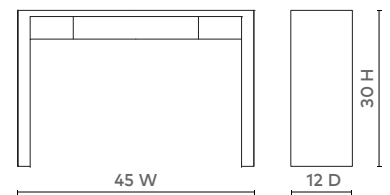

MORGAN CONSOLE TABLE - MIRRORED

MOR-400-79

- 45w x 12d x 30h
- Lacquered Grasscloth
- Stained Drawer Interior
- Soft Closing Glides

MIRRORED

WHITE

NATURAL

BUNGALOW
201.405.1800 | BUNGALOW5.COM