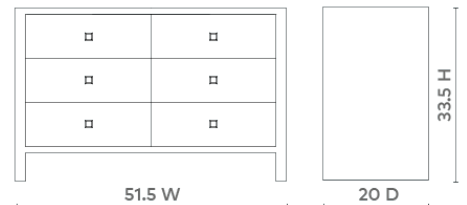

Morgan Extra Large 6-Drawer, Chiffon White

MOR-250-59

51.5w x 20d x 33.5h

Pigmented Lacquered Grasscloth

Nickel Finish Pulls

Stained Drawer Interior

Soft Closing Glides

SCAN IT FOR MORE