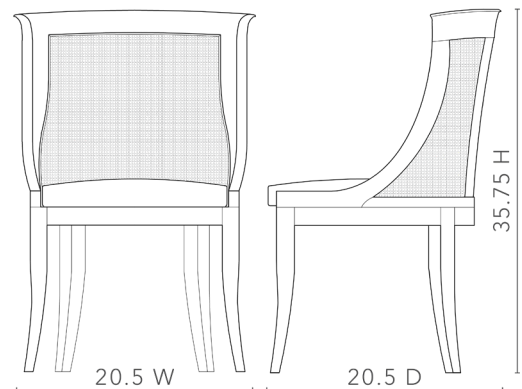

Monaco Armchair, Natural

MON-555-98

20.5w x 20.5d x 35.75h

Clear Lacquered Cerused Cape Lilac Mahogany Solid Wood

Clear Lacquered Cane

Woven Linen

SCAN IT FOR MORE DETAILS

VILLA & HOUSE
www.VandH.com