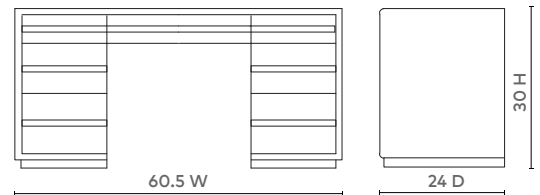

MONTCLAIR DESK - BROWN

MNT-350-404

- 60.5w x 24d x 30h
- Lacquered Mahogany and Leather
- Mahogany Decorative Pull
- Stained Drawer Interiors
- Full Extension Glides

BROWN