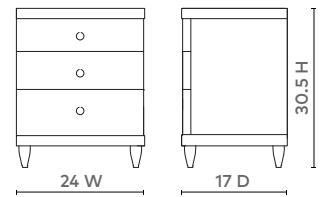

MONTCLAIR 3-DRAWER SIDE TABLE - GRAY AND WHITE

MNT-130-6156

- 24w x 17d x 30.5h
- Lacquered Wood and Grasscloth
- Nickel Finish Ring Pull
- Stained Drawer Interiors
- Soft Closing Glides

GRAY AND  
WHITE