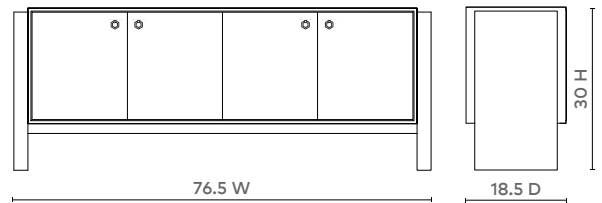

MICHEL 4-DOOR CABINET, AUTUMN WHEAT

MIC-450-99

- 76.5w x 18.5d x 30h
- European Oak Veneer
- Reverse-Matched Diamond Pattern
- Bronze Accents
- Bronze Pull
- Stained Interior With 4 Adjustable Shelves
- Back Features Holes For Cable Access