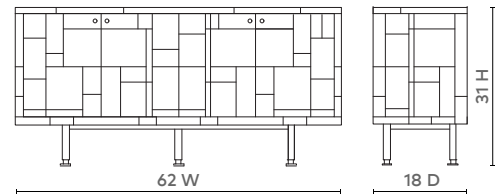

MODRIAN 4-DOOR CABINET - MIRROR

MDN-450-79

- 62w x 18d x 31h
- Mirror on Wood
- Polished Chrome Finish Ball Pull and Stainless Steel Legs
- Painted Interior
- European Hinges
- 1 Adjustable Shelf
- Back Features Holes for Cable Access

MIRROR